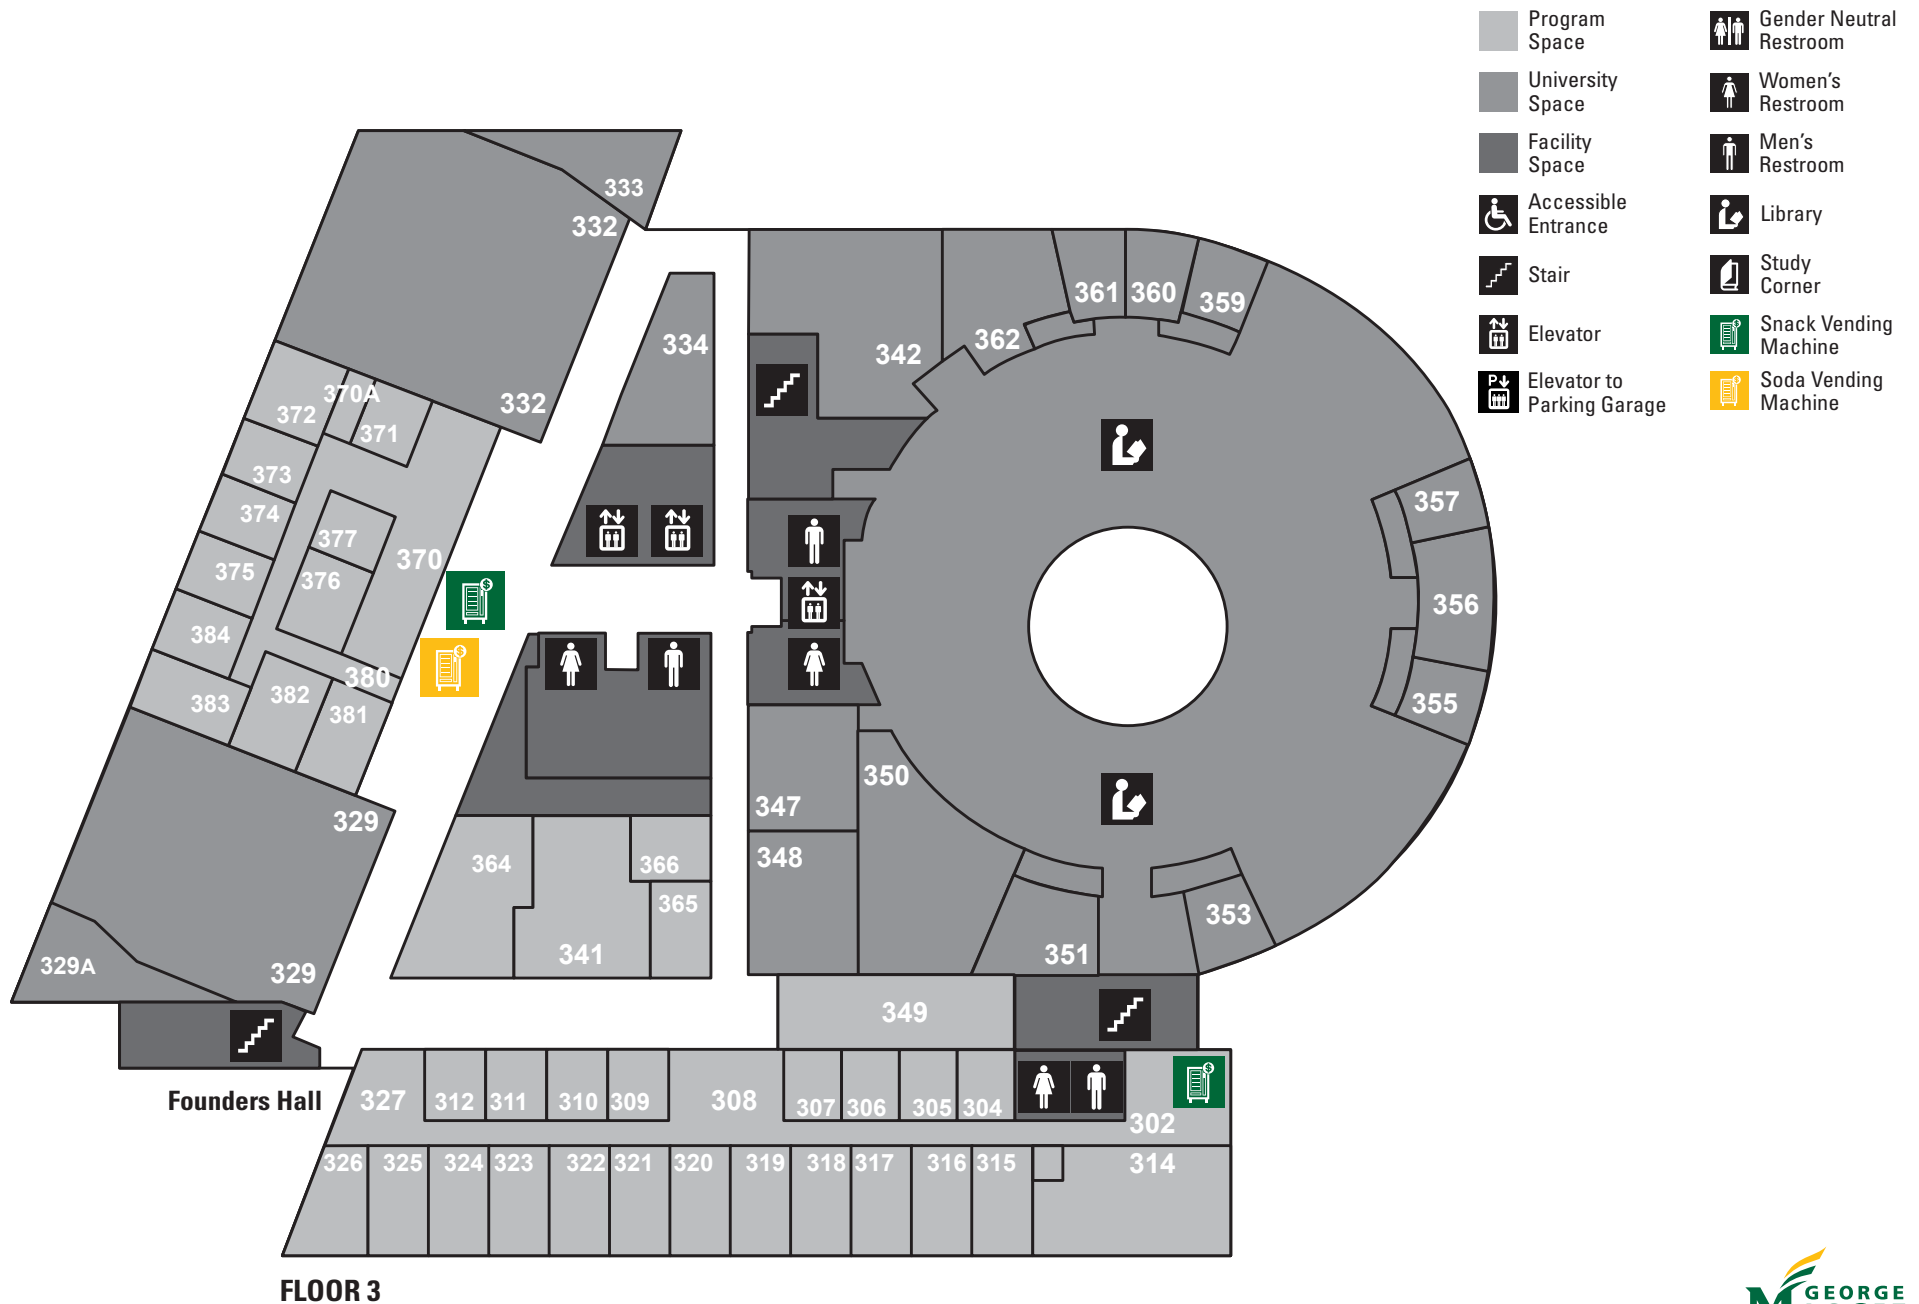

FOUNDERS HALL AMENITIES LOCATIONS

FLOOR 2

FOUNDERS HALL AMENITIES LOCATIONS

Hazel Hall

FOUNDERS HALL AMENITIES LOCATIONS

FLOOR 4

Hazel Hall

HAZEL HALL AMENITIES LOCATIONS

HAZEL HALL AMENITIES LOCATIONS

HAZEL HALL AMENITIES LOCATIONS

N. Kirkwood Road

- | | | | |
|--|----------------------------|--|-------------------------|
| | Program Space | | Gender Neutral Restroom |
| | University Space | | Women's Restroom |
| | Facility Space | | Men's Restroom |
| | Accessible Entrance | | Library |
| | Stair | | Study Corner |
| | Elevator | | Coffee Vending Machine |
| | Elevator to Parking Garage | | Snack Vending Machine |
| | | | Soda Vending Machine |

FLOOR B1