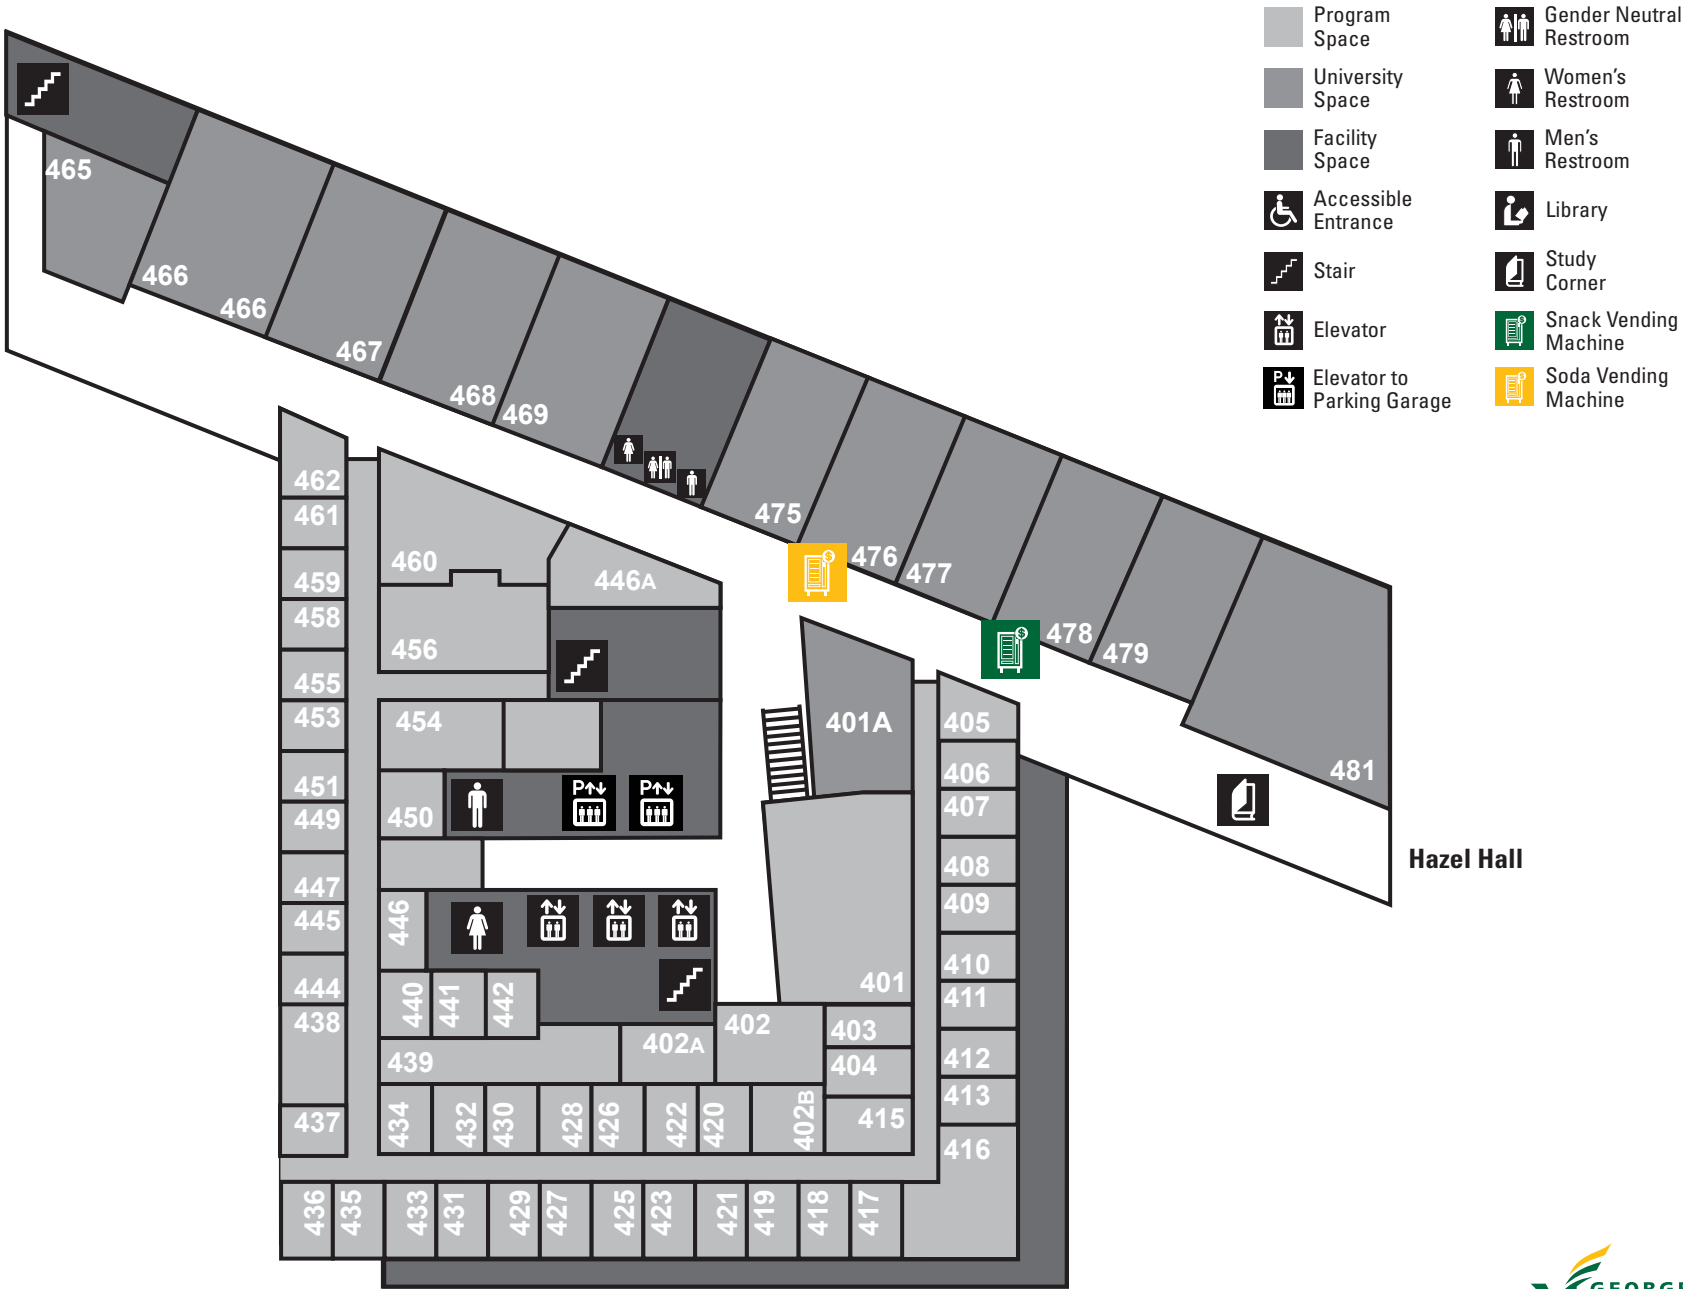

FOUNDERS HALL AMENITIES LOCATIONS

FLOOR 2

FOUNDERS HALL AMENITIES LOCATIONS

Hazel Hall

FOUNDERS HALL AMENITIES LOCATIONS

FLOOR 4

Hazel Hall

HAZEL HALL AMENITIES LOCATIONS

HAZEL HALL AMENITIES LOCATIONS

HAZEL HALL AMENITIES LOCATIONS

N. Kirkwood Road

- | | | | |
|--|----------------------------|--|-------------------------|
| | Program Space | | Gender Neutral Restroom |
| | University Space | | Women's Restroom |
| | Facility Space | | Men's Restroom |
| | Accessible Entrance | | Library |
| | Stair | | Study Corner |
| | Elevator | | Coffee Vending Machine |
| | Elevator to Parking Garage | | Snack Vending Machine |
| | | | Soda Vending Machine |

FLOOR B1