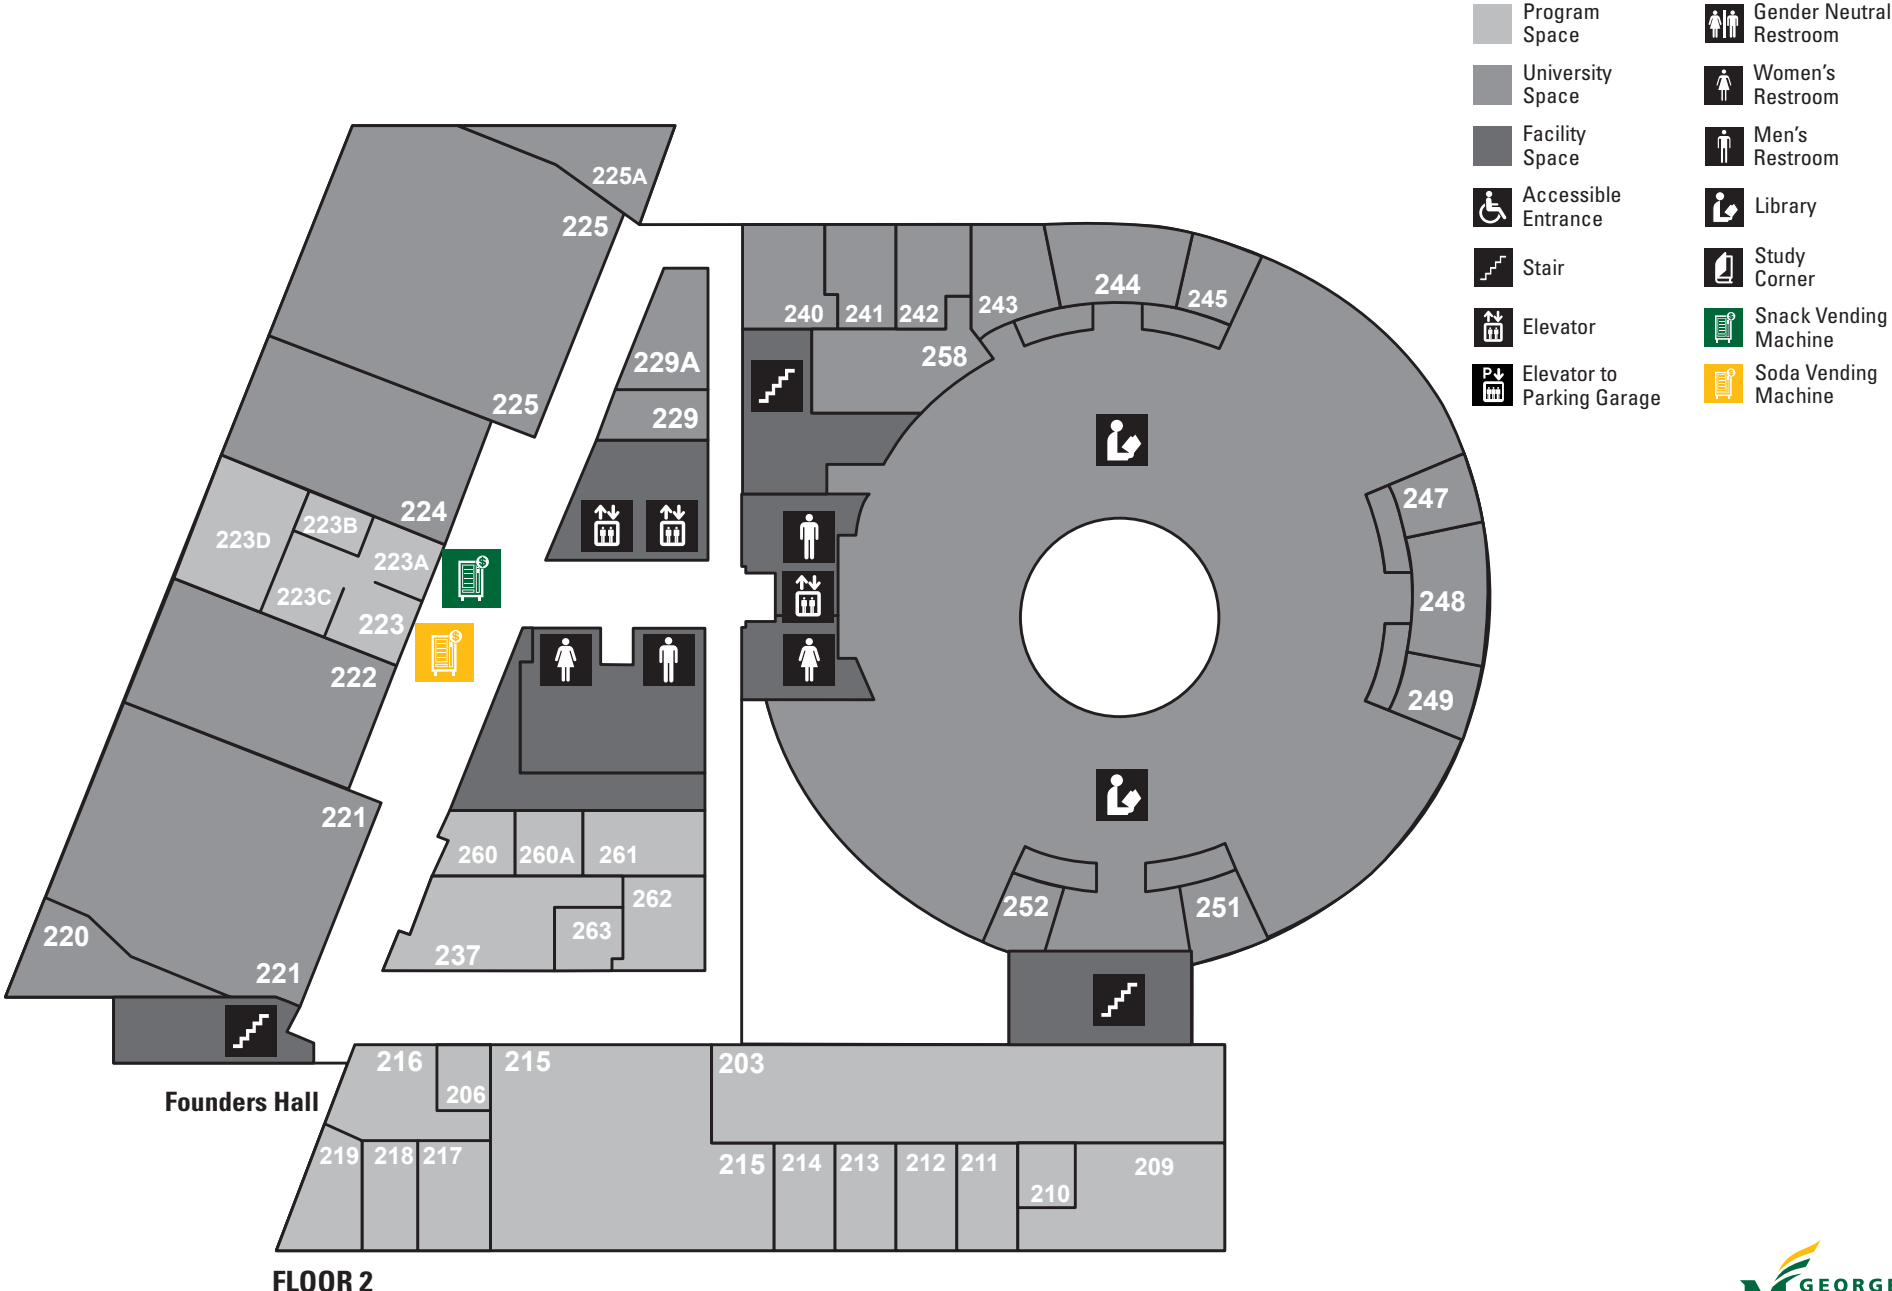

FOUNDERS HALL AMENITIES LOCATIONS

FLOOR 2

FOUNDERS HALL AMENITIES LOCATIONS

Hazel Hall

FOUNDERS HALL AMENITIES LOCATIONS

FLOOR 4

Hazel Hall

HAZEL HALL AMENITIES LOCATIONS

HAZEL HALL AMENITIES LOCATIONS

HAZEL HALL AMENITIES LOCATIONS

N. Kirkwood Road

- | | | | |
|--|----------------------------|--|-------------------------|
| | Program Space | | Gender Neutral Restroom |
| | University Space | | Women's Restroom |
| | Facility Space | | Men's Restroom |
| | Accessible Entrance | | Library |
| | Stair | | Study Corner |
| | Elevator | | Coffee Vending Machine |
| | Elevator to Parking Garage | | Snack Vending Machine |
| | | | Soda Vending Machine |

FLOOR B1