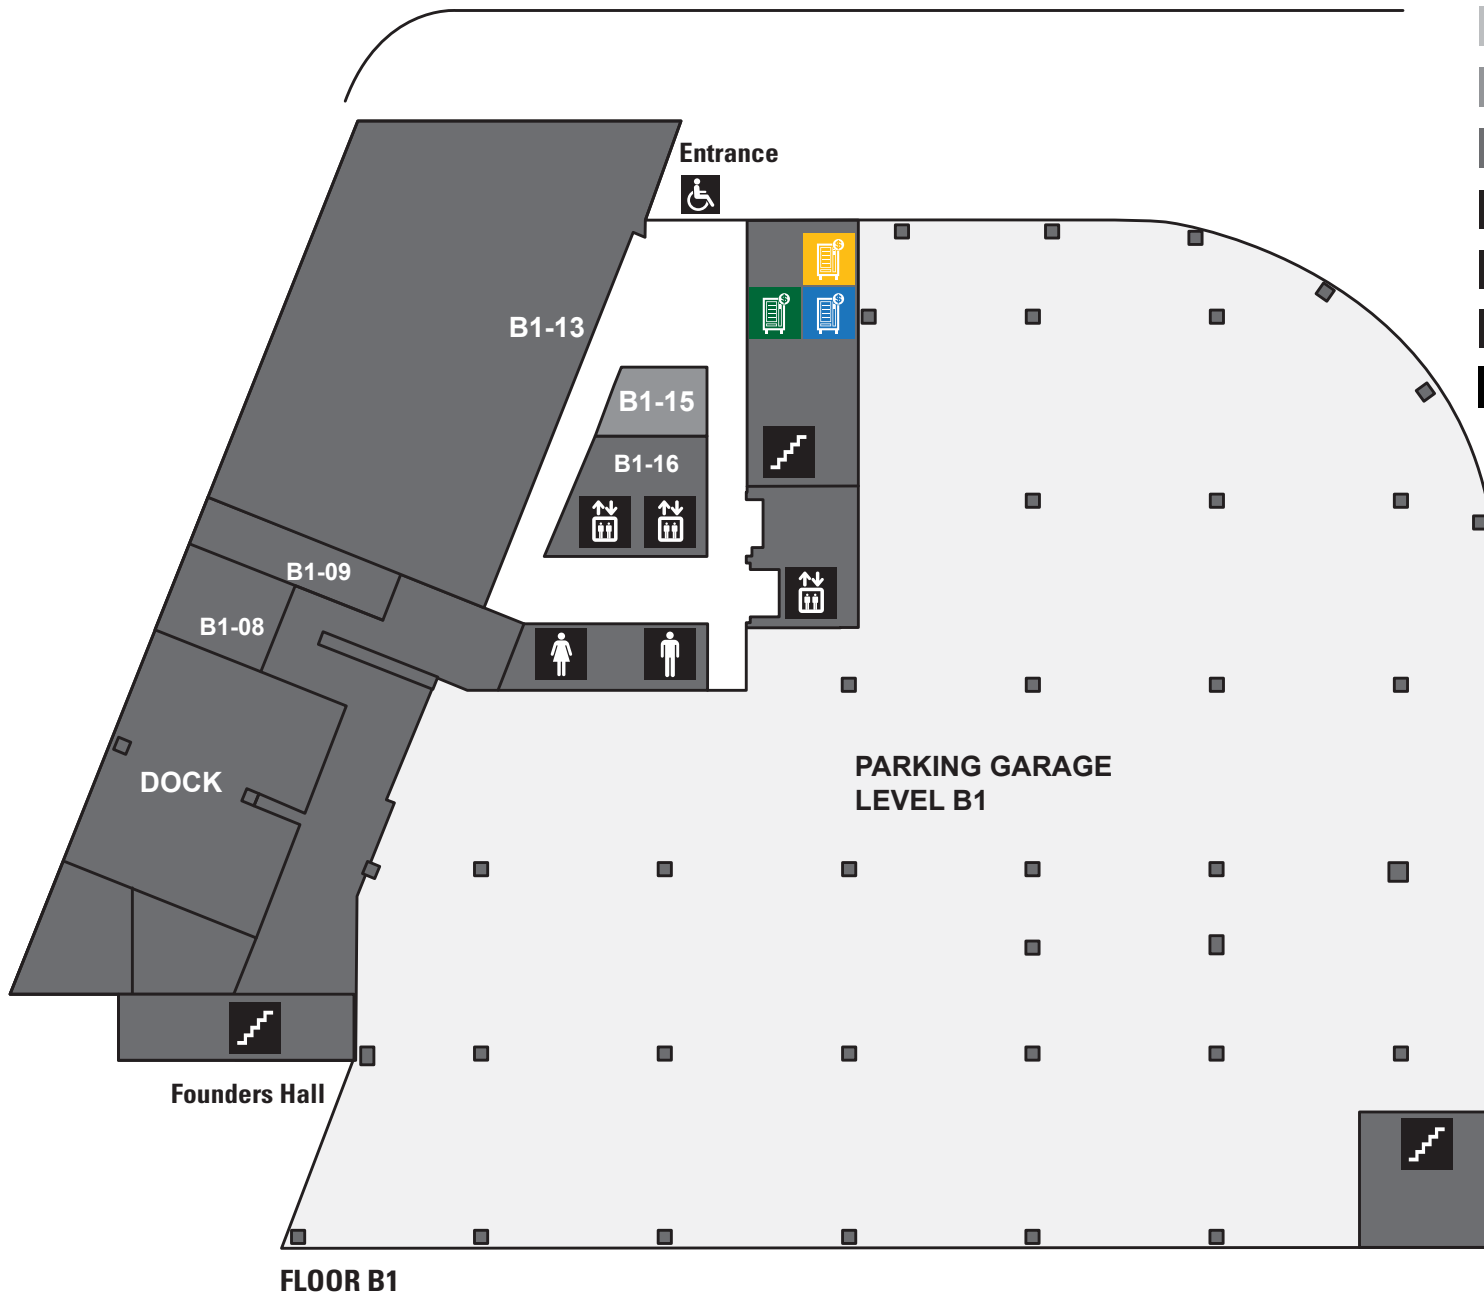

FOUNDERS HALL AMENITIES LOCATIONS

FLOOR 2

FOUNDERS HALL AMENITIES LOCATIONS

Hazel Hall

FOUNDERS HALL AMENITIES LOCATIONS

FLOOR 4

Hazel Hall

HAZEL HALL AMENITIES LOCATIONS

HAZEL HALL AMENITIES LOCATIONS

HAZEL HALL AMENITIES LOCATIONS

N. Kirkwood Road

- | | | | |
|--|----------------------------|--|-------------------------|
| | Program Space | | Gender Neutral Restroom |
| | University Space | | Women's Restroom |
| | Facility Space | | Men's Restroom |
| | Accessible Entrance | | Library |
| | Stair | | Study Corner |
| | Elevator | | Coffee Vending Machine |
| | Elevator to Parking Garage | | Snack Vending Machine |
| | | | Soda Vending Machine |

FLOOR B1